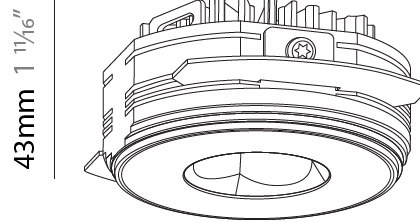

PHYSICAL

Shape: Round
Diameter (mm): 75
Diameter (in): 2 ¹⁵/₁₆
Height (mm): 43
Height (in): 1 ¹¹/₁₆
Ceiling Thickness (mm): 10 / 12.5 / 15 / 25
Ceiling Thickness (in): 3/8 or 1/2 or 9/16 or 1
Min. Recessing Depth (mm): 50
Min. Recessing Depth (in): 1 ¹⁵/₁₆
Light Distribution: Direct
Diffuser: Lens Pack - Spread Lens / Linear Spread Lens / Honeycomb Louver
Fixture Finish: SSR / BKV / CWI / CRY / HAB / UFT / ITA / RUA / FTG / MYG / LOD / PUS / FRO / FUP / KIA / POP / BLS / SPG / MEY / GOH / GUM / CHC / COM / ABZ / JAG / OBR / MOS / ROR
Fixture Material: Aluminum Die Cast
Cut-out Measurements: 86mm / 2 11/16" Diameter

ELECTRICAL

Lamp Type: LED (Zhaga Standard)
Input Wattage (W): 15
Total Output Wattage (W): 13.6
Dimming: Tri-Mode (Non-Dimming and Phase Dimming (120Vac only) and 0-10V Dimming)
Driver Included: No
Driver Location: Recessed Housing
Driver Type: Constant Current - Universal
Driver Class: Class 2
Input Voltage (V): 120 - 277
Constant Current (MA): 350

LED

Color Temperature (°K): 2700 / 3000 / 3500 / 4000
Max. Delivered Lumen (lm): 1464 / 1556 / 1630 / 1645
Nominal Lumen (lm): 1566 / 1665 / 1743 / 1759
CRI: >90 CRI
Lamp Life (hrs): 50000

OPTICAL

Reflector°: 60
Adjustability: Fixed

RATINGS AND CERTIFICATIONS

Certified By: Certified for North American Standards
IP rating: IP20

Ø75mm 2 ¹⁵/₁₆"

Ø85mm 3 ³/₈"