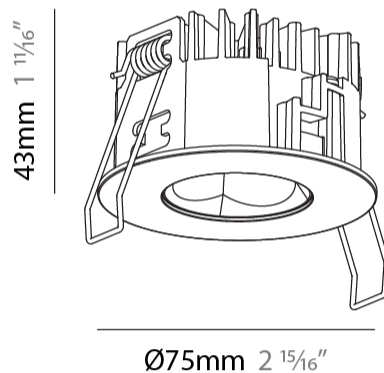

Series: Oiko Pro Round
Subseries: Oiko Pro Round Fixed
Brand: Prolicht
Division: Architectural
Mounting Type: Recessed
Mounting Location: Ceiling
Subcategory: Downlight

PHYSICAL

Shape: Round
Diameter (mm): 75
Diameter (in): 2 15/16
Height (mm): 43
Height (in): 1 11/16
Ceiling Thickness (mm): 1 - 25
Ceiling Thickness (in): 1/16 - 1 3/16
Min. Recessing Depth (mm): 50
Min. Recessing Depth (in): 1 15/16
Light Distribution: Direct
Diffuser: Lens Pack - Spread Lens / Linear Spread Lens / Honeycomb Louver
Fixture Finish: SSR / BKV / CWI / CRY / HAB / UFT / ITA / RUA / FTG / MYG / LOD / PUS / FRO / FUP / KIA / POP / BLS / SPG / MEY / GOH / GUM / CHC / COM / ABZ / JAG / OBR / MOS / ROR
Fixture Material: Aluminum Die Cast
Cut-out Measurements: 68mm / 2 11/16" Diameter

ELECTRICAL

Lamp Type: LED (Zhaga Standard)
Input Wattage (W): 15
Total Output Wattage (W): 13.6
Dimming: Tri-Mode (Non-Dimming and Phase Dimming (120Vac only) and 0-10V Dimming)
Driver Included: No
Driver Location: Recessed Housing
Driver Type: Constant Current - Universal
Driver Class: Class 2
Input Voltage (V): 120 - 277
Constant Current (MA): 350

LED

Color Temperature (°K): 2700 / 3000 / 3500 / 4000
Max. Delivered Lumen (lm): 1464 / 1556 / 1630 / 1645
Nominal Lumen (lm): 1566 / 1665 / 1743 / 1759
CRI: >90 CRI
Lamp Life (hrs): 50000

OPTICAL

Reflector°: 60
Adjustability: Fixed

RATINGS AND CERTIFICATIONS

Certified By: Certified for North American Standards
IP rating: IP20